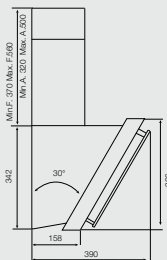

F162 TLC

F162 TLC

Pretok zraka IEC (m³/h): 250 - 492 (611)

Glasnost dB (A): 48 - 64 (67)

Upravljanje: daljinsko upravljanje, 4 stopnje (3+1 intenzivno),
kompatibilna z INTEGRA kuhalnimi ploščami

Osvetlitev v W: 2 x 2,1 W LED

Dimenzije: 50 / 80 cm

Material: plemenito jeklo v kombinaciji s črnim ali belim steklom

Oprema: pralni kovinski filter
daljinski upravljalnik
dekorativni dimnik plemenito jeklo

OPCIJA: OGLENI FILTER **AFFCA**

Priporočena MPC: Priporočena akcijska MPC:

CCF1625509 (50, črna)	424,00 €	360,40 €
CCF1625510 (50, bela)	438,00 €	372,30 €
CCF1628510 (80, črna)	424,00 €	360,40 €
CCF1628514 (80, bela)	438,00 €	372,30 €